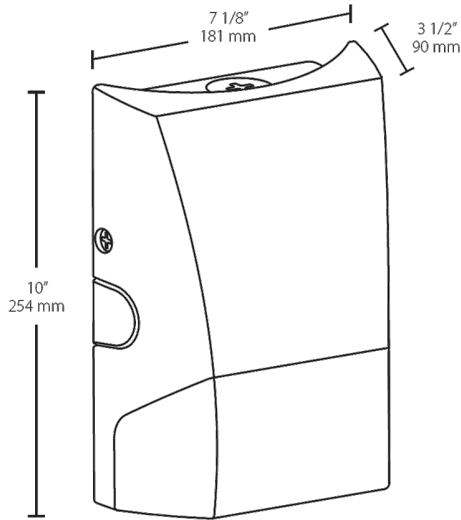

This product complies with the Buy American Act.

Dimensions

Features

- Economical
- Traditional non-cutoff design
- 60,000-hour LED lifespan
- 5-Year limited warranty

Ordering Matrix

Family	Size	Wattage	Color Temp	Finish	Photocell
BRISK	XL	24			/PCU
	Blank = 8W & 12W only XL = 24W & 40W only	40 = 40W 24 = 24W 12 = 12W 8 = 8W	Blank = 5000K (Cool) N = 4000K (Neutral) Y = 3000K (Warm)	Blank = Bronze W = White	Blank = No Photocell /PCU = 120-277V Photocell